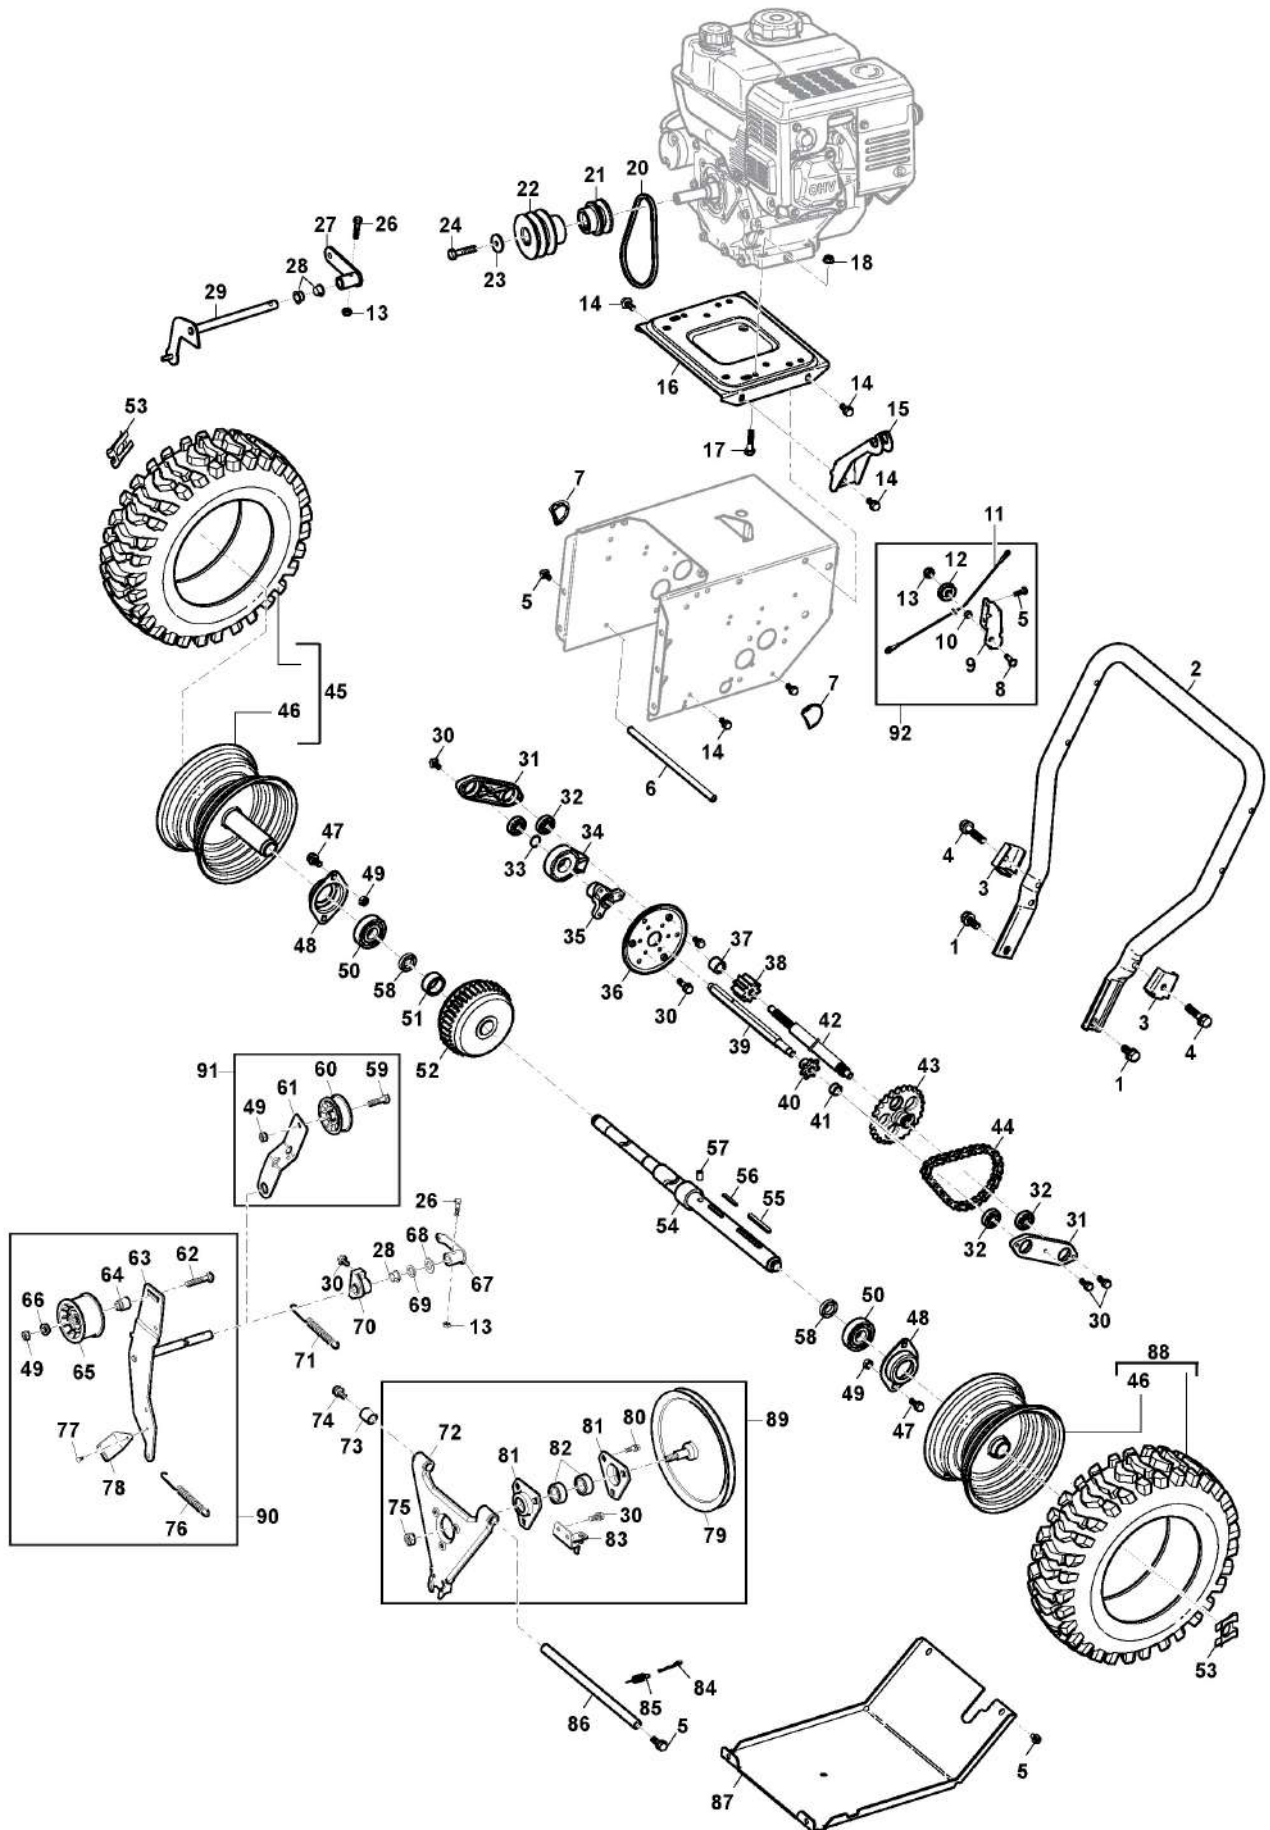

Transmission

Ref.nr.	Qty	Item number	Description	Notes	From	Up to
1	2	9997-1025-16	Screw			
2	1	118820293/0	Handle, Lower			
3	2	118820294/0	Bracket			
4	2	112794900/0	Screw			
5	14	9997-0612-16	Screw			
6	2	118820295/0	Strut			
7	1	118820296/0	Cover			
8	1	112791400/0	Screw			
9	1	118820298/0	Sleeve			
10	1	118820094/0	Pulley Seat			
11	1	118820299/0	Wire			
12	1	118820300/0	Pulley			
13	3	112154510/0	Nut			
14	4	112793102/0	Screw			
15	1	118820301/0	Connecting Plate			
16	1	118820302/0	Engine Fixing Plate			
17	4	112691115/0	Screw			
18	4	112154210/0	Nut			
20	1	118820303/0	Belt			
21	1	118820101/0	Drive Pulley			
22	1	118820102/0	Pulley			
23	1	9699-0109-02	Washer			
24	1	118820775/0	Screw			
26	2	112791400/0	Screw			
27	1	1811-3012-01	Gear connector			
28	3	1811-3113-01	Plastic bushing			
29	1	118820308/0	Strut			
30	13	112791200/1	Screw			
31	2	118820309/0	Bearing Housing			
32	4	118820310/0	Ball Bearing			
33	1	112609800/0	Seeger			
34	1	118820312/0	Shift bearing			
35	1	118820634/0	Rubber wheel seat			
36	1	118820635/0	Rubber Wheel			
37	2	118820112/0	Sleeve			
38	1	118820315/0	Gear			
39	1	118820319/0	Hexagon Shaft			
40	1	118820322/0	Sprocket			
41	1	118820323/0	Spacer			
42	1	118820320/0	Transit shaft			
43	1	118820118/0	Chain Wheel			
44	1	118820119/0	Chain			
45	1	118821097/0	Complete Right Wheel	Tyre + Rim - Right		
46	2	118820636/0	Rimm			
47	4	112792611/0	Screw			
48	2	1811-3115-01	Bearing Housing			
49	6	112155000/0	Nut			
50	2	118820637/0	Ball Bearing