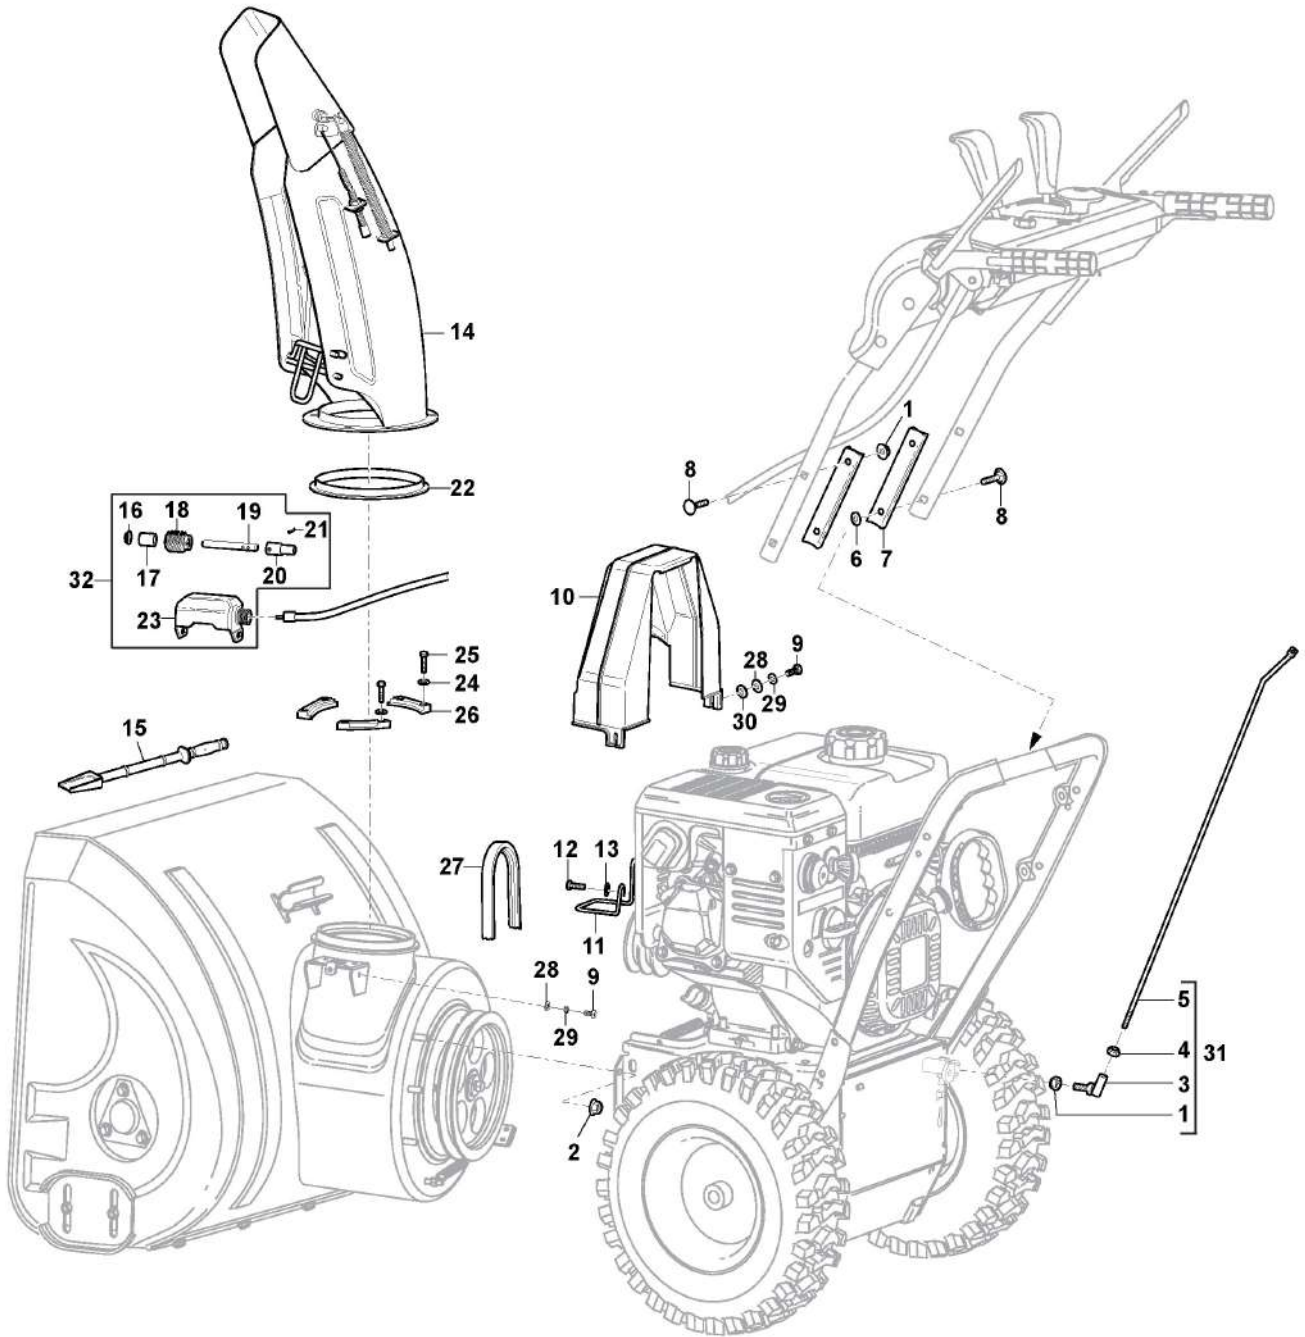

STIGA

ST 4262 P (2019)

18-2841-31

Spare parts list Reservdelar Repuestos Ersatzteile Pièces détachées Reserve onderdelen Catalogo ricambi

- Use ST. S.p.A. Genuine Spare Parts specified in the parts list for repair and/or replacement.
- The contents described in the parts list may change due to improvement.
- The drawings of the spare parts are only indicative And might Not represent the part in question exactly.
- The indications "right" - "left" - "front" - "rear" refer to the position of the operator when using the machine.
- When placing orders of parts for repair And/Or replacement, make sure that the illustrated parts list Is the one applying to the machine's year of manufacture, as shown on the identification plate attached to the machine.

Body

Ref.nr.	Qty	Item number	Description	Notes	From	Up to
1	5	112155000/0	Nut			
2	6	112154210/0	Nut			
3	1	1811-3074-01	Elbow link			
4	1	112293202/0	Nut			
5	1	118820274/0	Gear Bar			
6	4	122671651/0	Washer			
7	2	118820612/0	Armrest pads			
8	4	112691700/0	Screw			
9	4	2132110	Screw			
10	1	118821093/0	Belt Cover			
11	1	1811-3131-01	Belt Rod			
12	2	118820774/0	Screw			
13	1	9699-0090-02	Washer			
14	1	118820276/1	Chute Assembly			
15	1	1811-3078-01	Snow removal tool			
16	1	1811-3075-01	Nut			
17	1	1811-2994-01	Pad			
18	1	118820277/0	Hollow Worm			
19	1	1811-2995-01	Shaft			
20	1	1811-2997-01	Connect rod, under			
21	2	118820773/0	Pin			
22	1	1811-2996-01	Washer			
23	1	1811-2993-01	Aluminum bracket			
24	6	112530060/0	Spring Washer			
25	6	112727802/0	Screw			
26	3	1811-3077-01	Fixed block			
27	1	118820278/0	Belt			
28	4	112521330/0	Washer			
29	4	112582101/0	Grower			
30	4	118820881/0	Washer			
31	1	118821100/0	Gear connector bar Assy			
32	1	118821101/0	Pedrail bracket Assy			