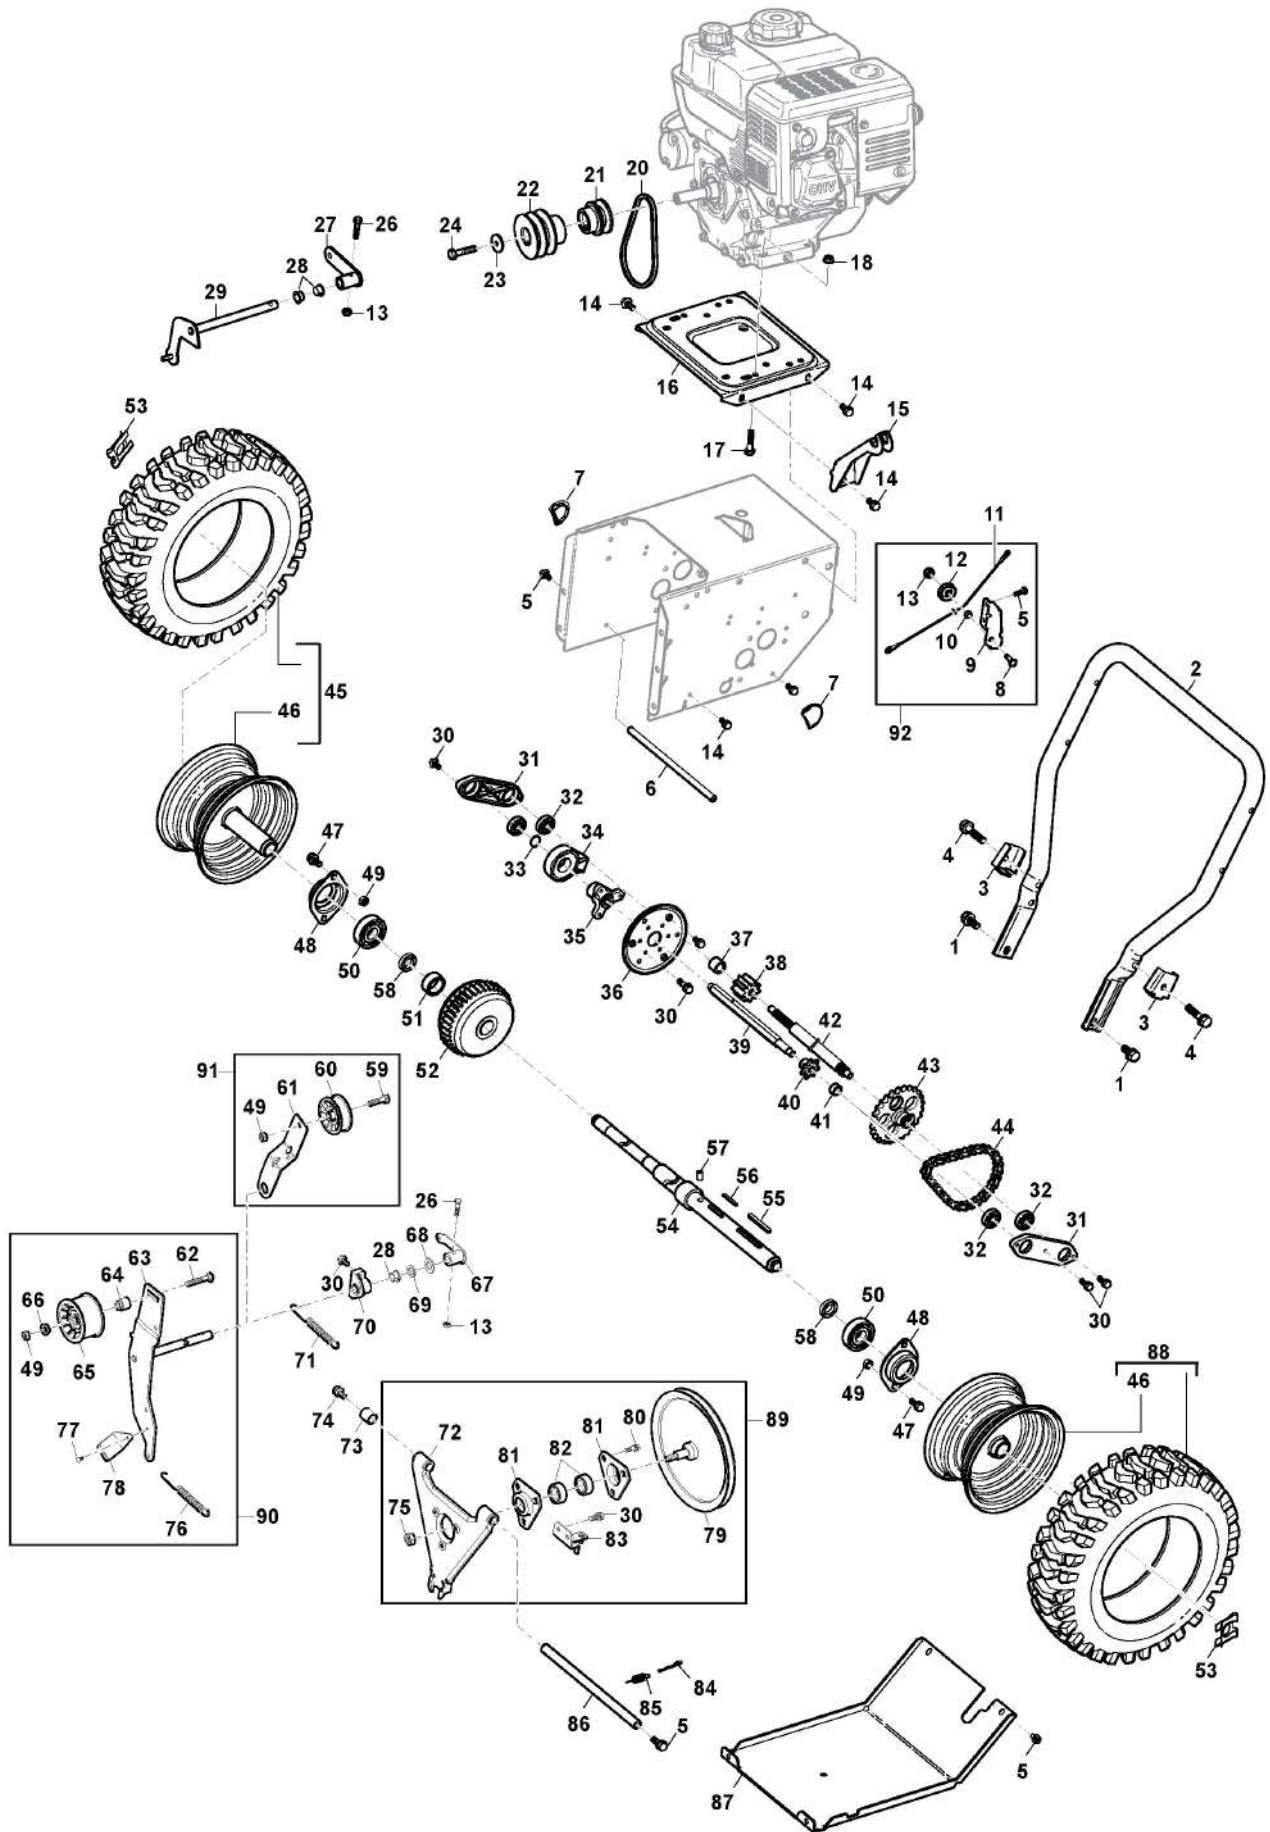

Transmission

Ref.nr.	Qty	Item number	Description	Notes	From	Up to
51	1	118820325/0	Spacer			
52	1	118820780/0	Drive gear			
53	2	118820353/0	Clip			
54	1	118820781/0	Axle			
55	2	118820328/0	Flat Key			
56	1	118820782/0	Flat Key			
57	2	118820783/0	Pin			
58	1	118820127/0	Shaft Sleeve			
59	1	112793701/0	Screw			
60	1	1811-3064-01	Tension pulley			
61	1	118820880/0	Tensioner			
62	1	112819105/0	Screw			
63	1	118820338/0	Bracket			
64	1	1811-3055-01	Bushing			
65	1	1811-3057-01	Tension pulley			
66	1	1811-3056-01	Pad			
67	1	118820334/0	Tensioner			
68	1	112521370/0	Washer			
69	1	112530150/0	Spring Washer			
70	1	118820336/0	Fixing Block			
71	1	1811-3118-01	Spring			
72	1	118820341/0	Support			
73	1	118820342/0	Spacer			
74	2	118820135/0	Screw			
75	1	112156603/0	Nut			
76	1	118820343/0	Brake Spring			
77	2	118820344/0	Rivet			
78	1	118820345/0	Brake block			
79	1	118820339/0	Pulley			
80	3	112791400/0	Screw			
81	2	1811-3116-01	Bearing Housing			
82	2	118820340/0	Ball Bearing			
83	1	118820347/0	Staffa			
84	1	118820348/0	Pin	1.5X25		
85	1	118820349/0	Spring			
86	1	1811-3125-01	Strut			
87	1	118820638/0	Bottom Plate			
88	1	118821098/0	Complete Left Wheel	Tyre + Rim - Left		
89	1	118821105/0	Friction disc Assy			
90	1	118821107/0	Big Tension plate Assy			
91	1	118821108/0	Small Tension plate Assy			
92	1	118821109/0	Pulley Seat Assy