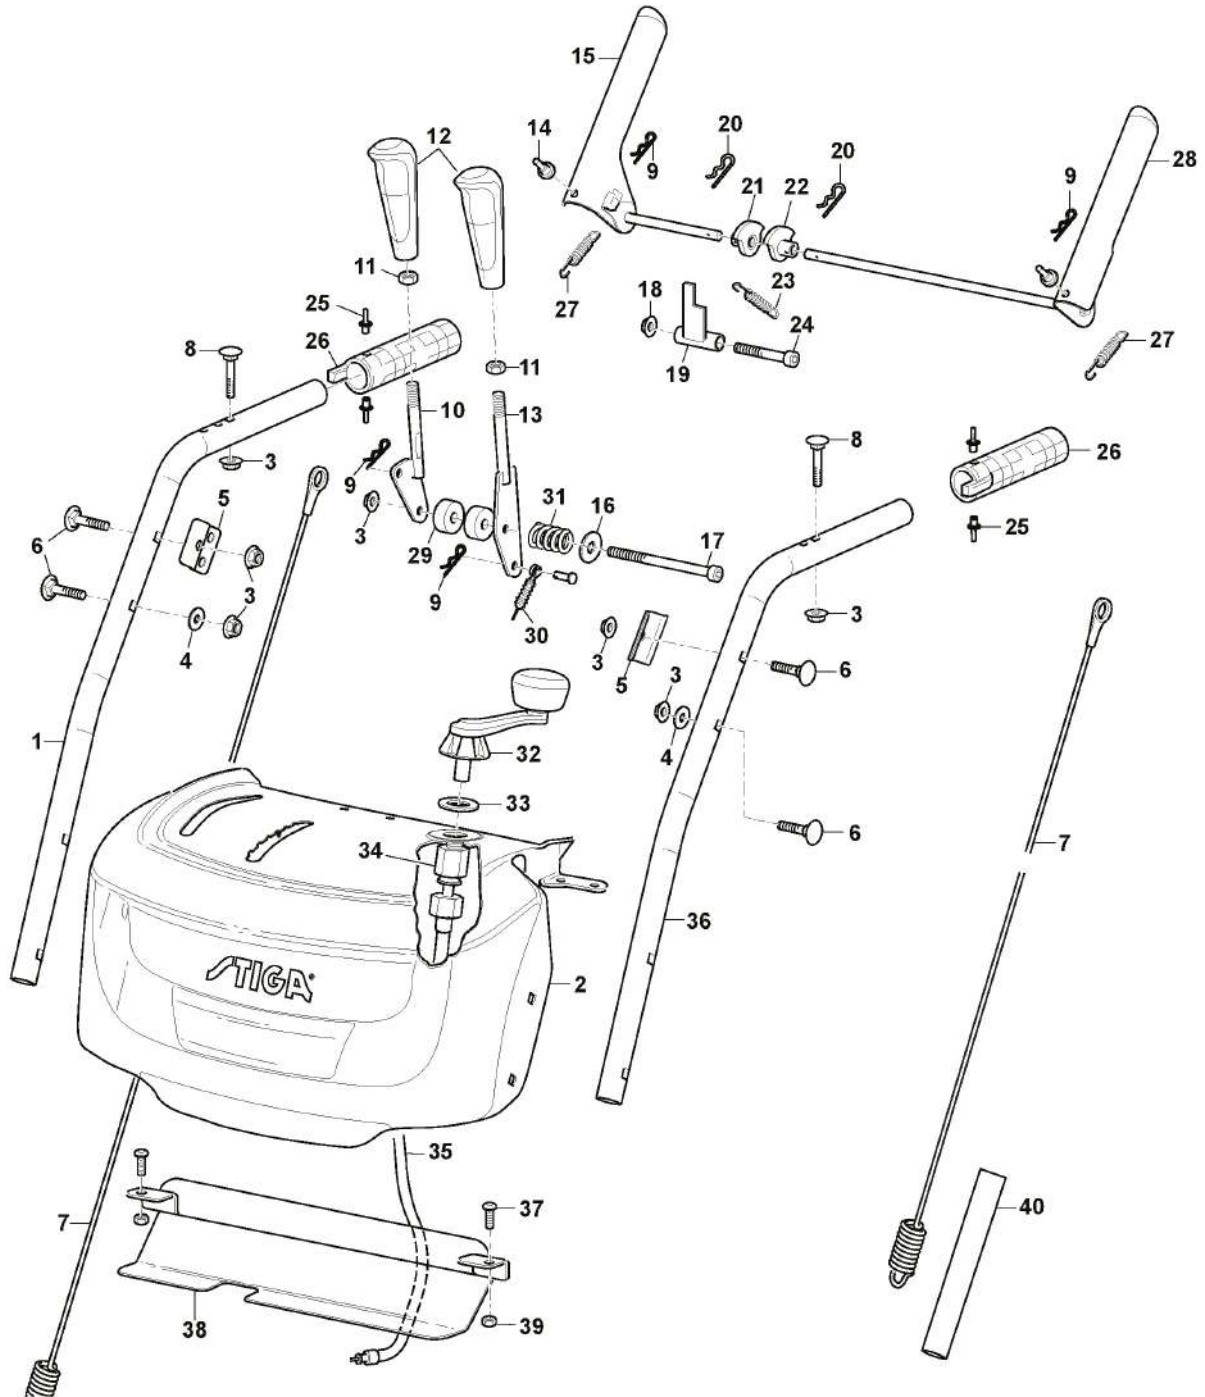

STIGA

ST 4262 P (2019)

18-2841-31

Spare parts list Reservdelar Repuestos Ersatzteile Pièces détachées Reserve onderdelen Catalogo ricambi

- Use ST. S.p.A. Genuine Spare Parts specified in the parts list for repair and/or replacement.
- The contents described in the parts list may change due to improvement.
- The drawings of the spare parts are only indicative And might Not represent the part in question exactly.
- The indications "right" - "left" - "front" - "rear" refer to the position of the operator when using the machine.
- When placing orders of parts for repair And/Or replacement, make sure that the illustrated parts list Is the one applying to the machine's year of manufacture, as shown on the identification plate attached to the machine.

Body

Ref.nr.	Qty	Item number	Description	Notes	From	Up to
1	5	112155000/0	Nut			
2	6	112154210/0	Nut			
3	1	1811-3074-01	Elbow link			
4	1	112293202/0	Nut			
5	1	118820274/0	Gear Bar			
6	4	122671651/0	Washer			
7	2	118820612/0	Armrest pads			
8	4	112691700/0	Screw			
9	4	2132110	Screw			
10	1	118821093/0	Belt Cover			
11	1	1811-3131-01	Belt Rod			
12	2	118820774/0	Screw			
13	1	9699-0090-02	Washer			
14	1	118820276/1	Chute Assembly			
15	1	1811-3078-01	Snow removal tool			
16	1	1811-3075-01	Nut			
17	1	1811-2994-01	Pad			
18	1	118820277/0	Hollow Worm			
19	1	1811-2995-01	Shaft			
20	1	1811-2997-01	Connect rod, under			
21	2	118820773/0	Pin			
22	1	1811-2996-01	Washer			
23	1	1811-2993-01	Aluminum bracket			
24	6	112530060/0	Spring Washer			
25	6	112727802/0	Screw			
26	3	1811-3077-01	Fixed block			
27	1	118820278/0	Belt			
28	4	112521330/0	Washer			
29	4	112582101/0	Grower			
30	4	118820881/0	Washer			
31	1	118821100/0	Gear connector bar Assy			
32	1	118821101/0	Pedrail bracket Assy			