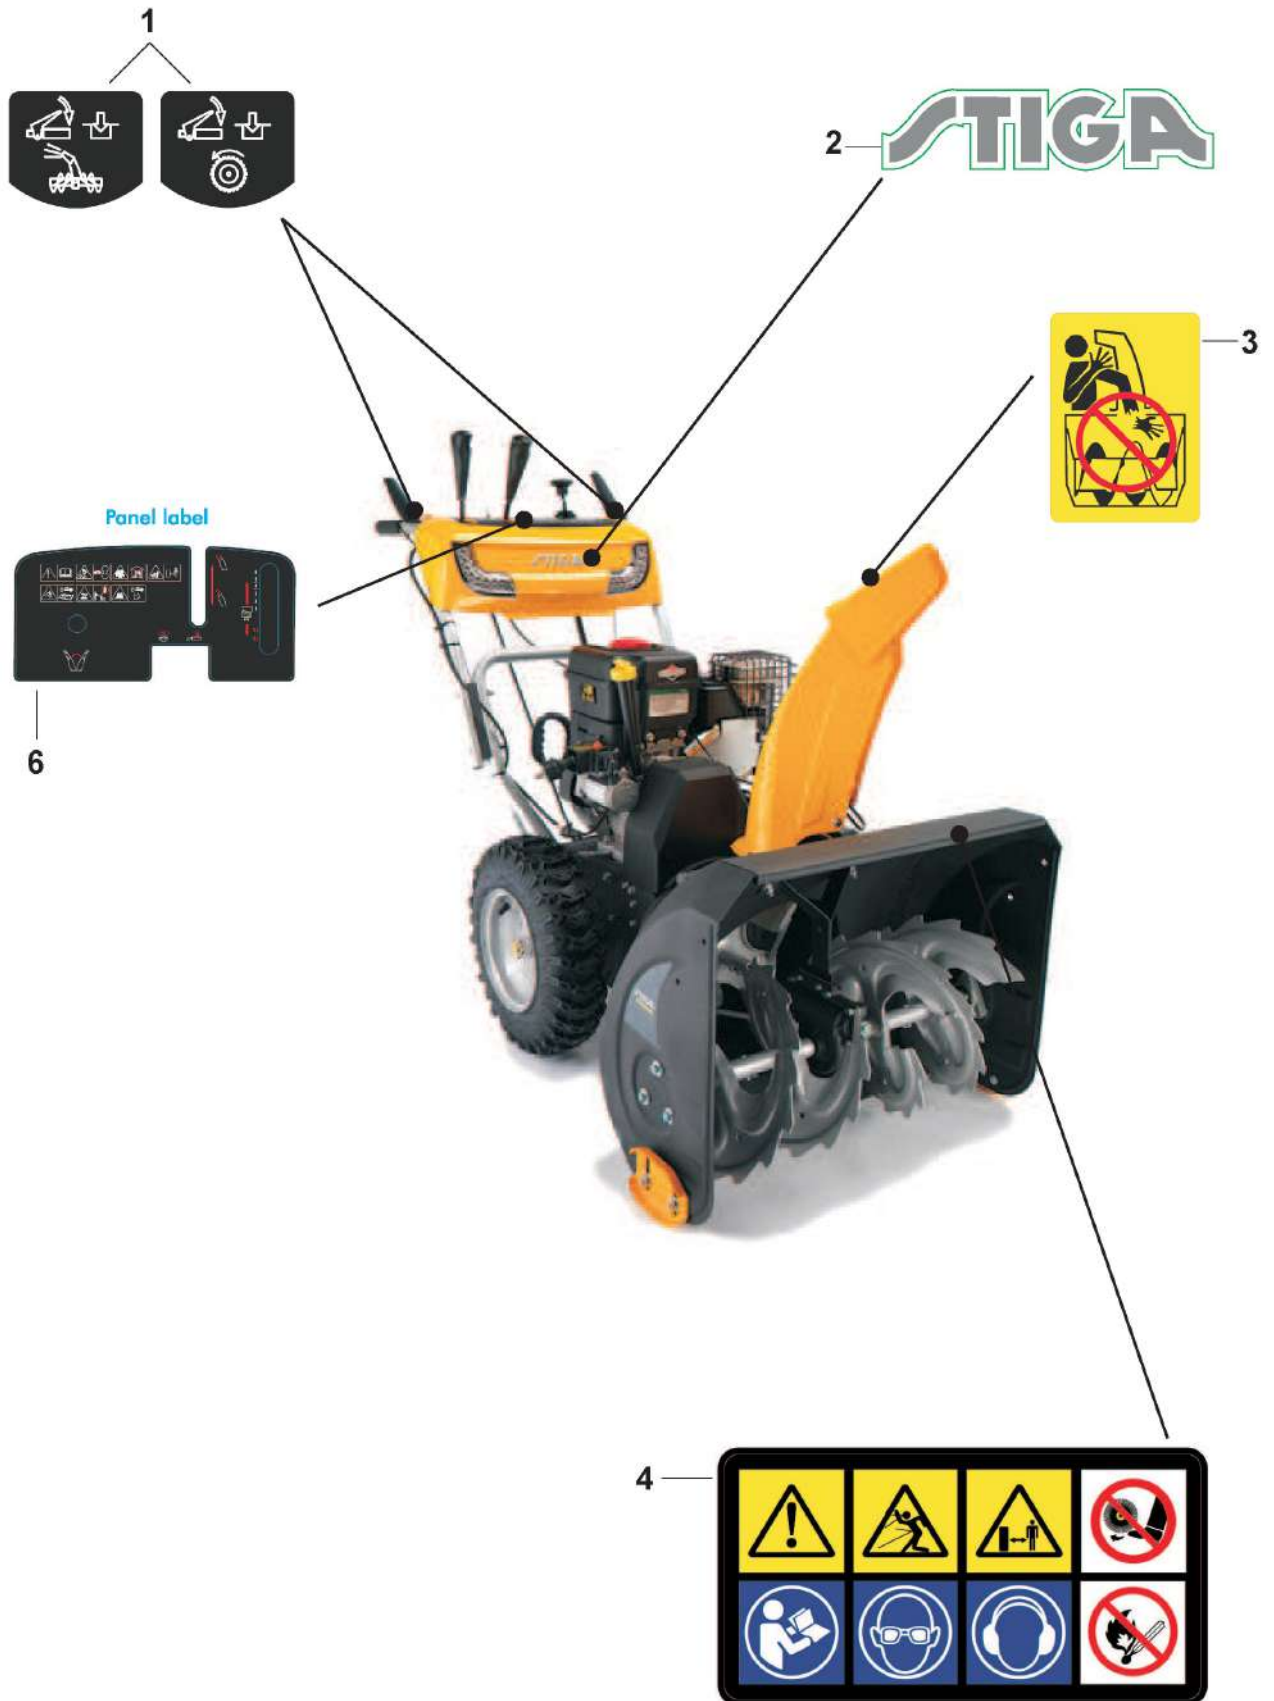

Labels

Ref.nr.	Qty	Item number	Description	Notes	From	Up to
1	1	114369167/0	Label			
2	1	114367495/1	Label			
3	1	114369171/0	Label			
4	1	114369146/0	Label			
6	1	114369761/0	Panel Safety Label