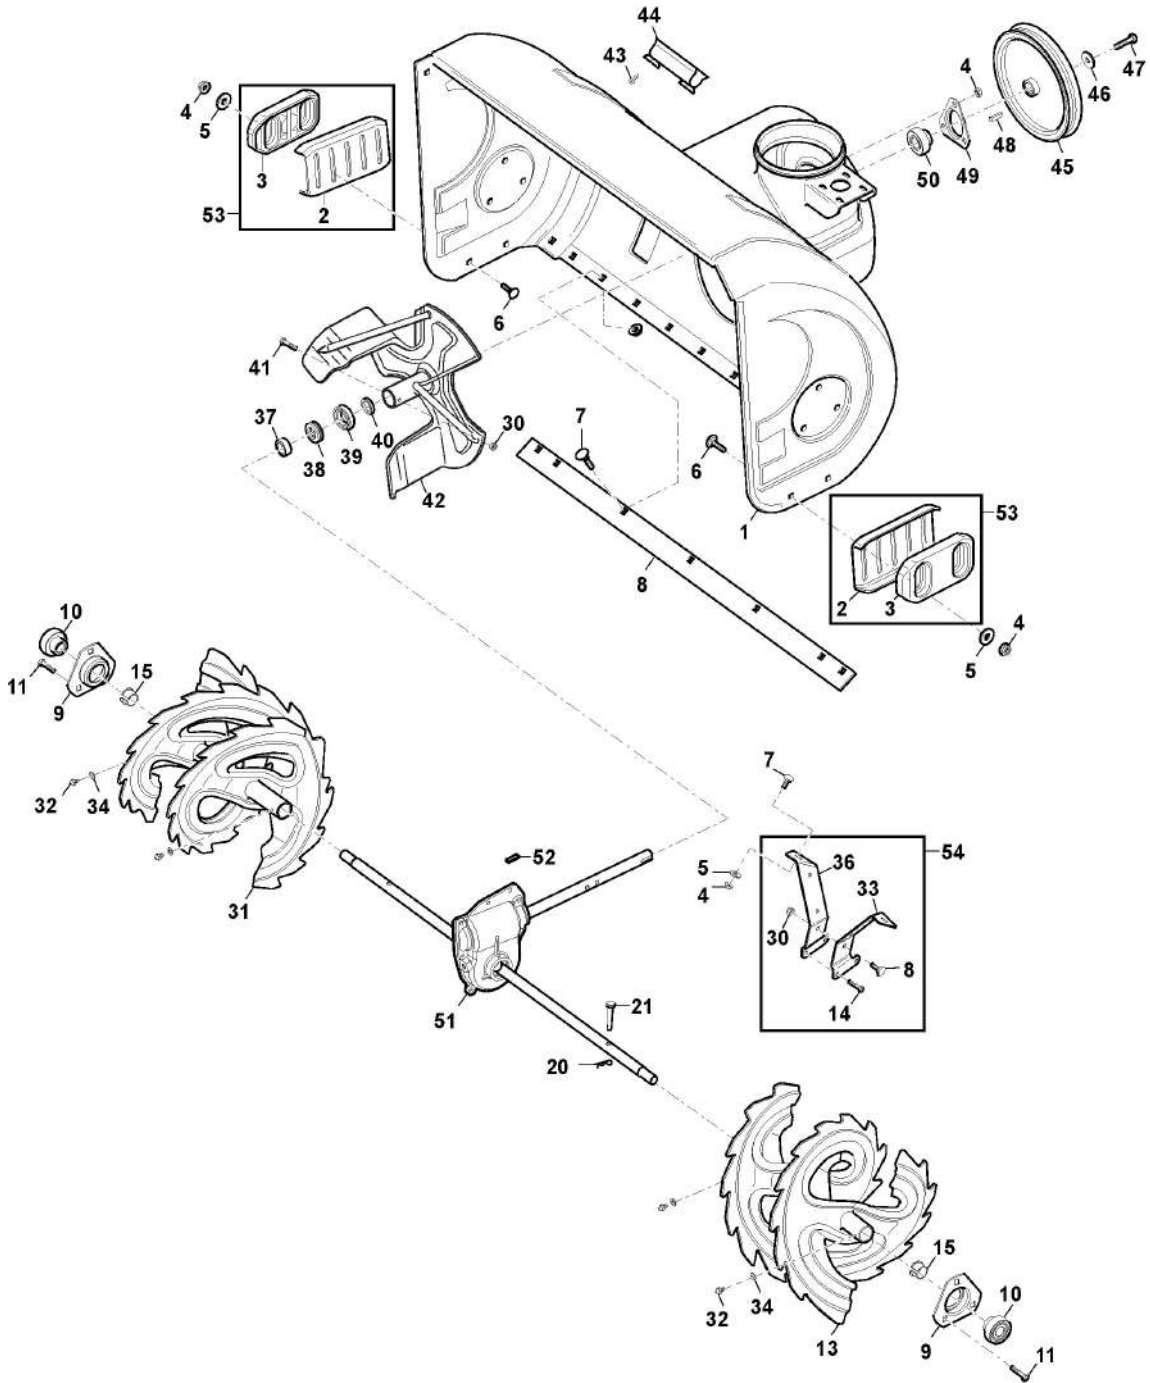

Housing

Ref.nr.	Qty	Item number	Description	Notes	From	Up to
1	1	118820145/0	Housing Assy			
2	2	118820623/0	Skid Shoe			
3	2	118820624/0	Skid Shoe			
4	16	112154210/0	Nut			
5	6	9699-0090-02	Washer			
6	4	112818700/0	Screw			
7	9	112818690/0	Screw			
8	1	118820160/0	Plate			
9	2	118820639/0	Bearing cover			
10	2	118820147/0	Bearing			
11	6	112792611/0	Screw			
13	1	118820148/0	Auger-Rh			
14	2	112791500/0	Screw			
15	4	118820237/0	Sleeve			
20	2	1811-3080-01	Cotter Pin			
21	2	118820625/0	Shear Bolt			
30	4	112154510/0	Nut			
31	1	118820155/0	Auger-Lh			
32	4	118820156/0	Oil Cup			
33	1	118820627/0	Right Support			
34	4	112521330/0	Washer			
36	1	118820628/0	Left Support			
37	1	118820157/0	Ball Bearing			
38	1	1811-3109-01	Shaft sleeve			
39	1	118820158/0	Ball Bearing			
40	1	118820629/0	Seal Ring			
41	2	112674700/0	Screw			
42	1	118820630/1	Fan			
43	2	1811-3148-01	Screw			
44	1	118820250/0	Support			
45	1	118820159/0	Belt Pulley			
46	1	9699-0109-02	Washer			
47	1	9997-1025-16	Screw			
48	1	118820252/0	Key	6x20		
49	1	118820251/0	Round bottom			
50	1	1811-3134-01	Ball bearing			
51	1	118820818/0	Gear Box Assy			
52	1	118820876/0	Cylinder Pin	6x14		
53	1	118821102/0	Skid shoe Assy			
54	1	118821103/0	Support Assy